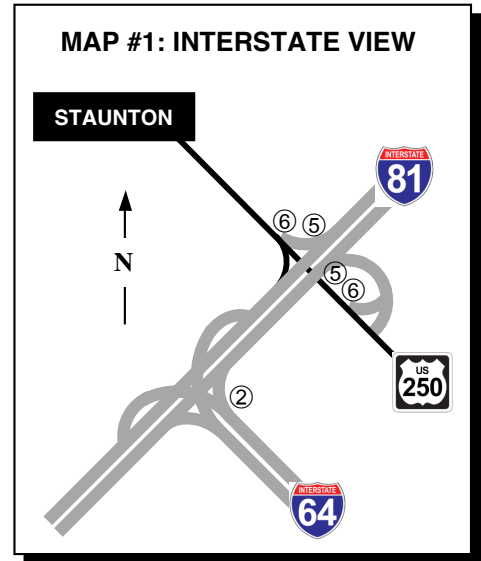

Directions
DOWNTOWN STAUNTON

FROM THE EAST:

- ① **WEST**
- ② **Exit 87** to **NORTH** Staunton/Winchester
- ③ **NORTH. STAY** in **RIGHT** lane for 1 mile
- ④ Follow directions ⑤ - ⑨ listed below

FROM I-81 (North or South):

- ⑤ **Exit 222** Staunton
- ⑥ **RIGHT** at end of exit onto **JEFFERSON HWY** **WEST** for 2.3 miles
- ⑦ **RIGHT** at **GREENVILLE AVE** See **MAP #2**
- ⑧ **IMMEDIATELY** merge into **LEFT** turn lane
- ⑨ **LEFT** at **GREENVILLE AVE**

NOTE:
Greenville Ave
Meanders
North/South &
East/West

ADDRESSES:

Public Parking on:
New St.
Johnson St.

Trinity Episcopal Church
214 W. Beverley St.

Blackfriars Playhouse
10 S. Market St.

Stonewall Jackson Hotel
24 S. Market St.